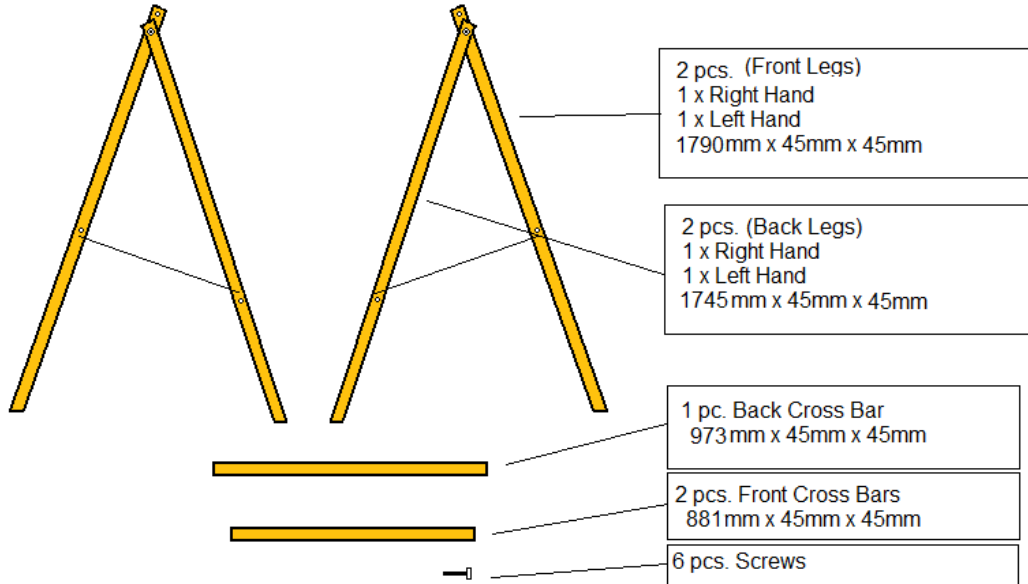

# DANAGE DOMINO TARGET STAND

880

Stage 1  
Viewed From Back

Stage 2  
Viewed From Front

Stage 3  
Viewed From Front

Complete Assembly