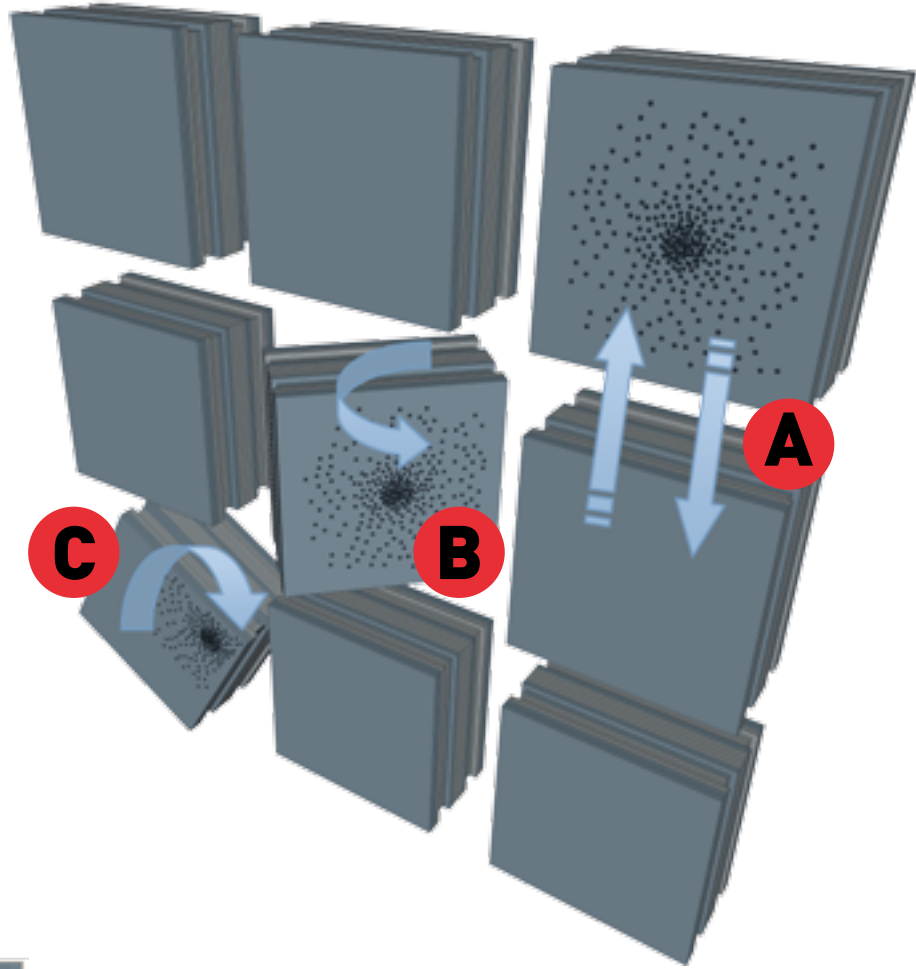

DANAGE DOMINO MODULAR TARGET SYSTEM

Move-Flip-Rotate

The Basic DOMINO advantages – for top economy:

- A Move** for maximum "lifetime"
- B Flip** – shoot on both sides (XHD and X-XHD foam)
- C Rotate** each Domino Cube for more arrows