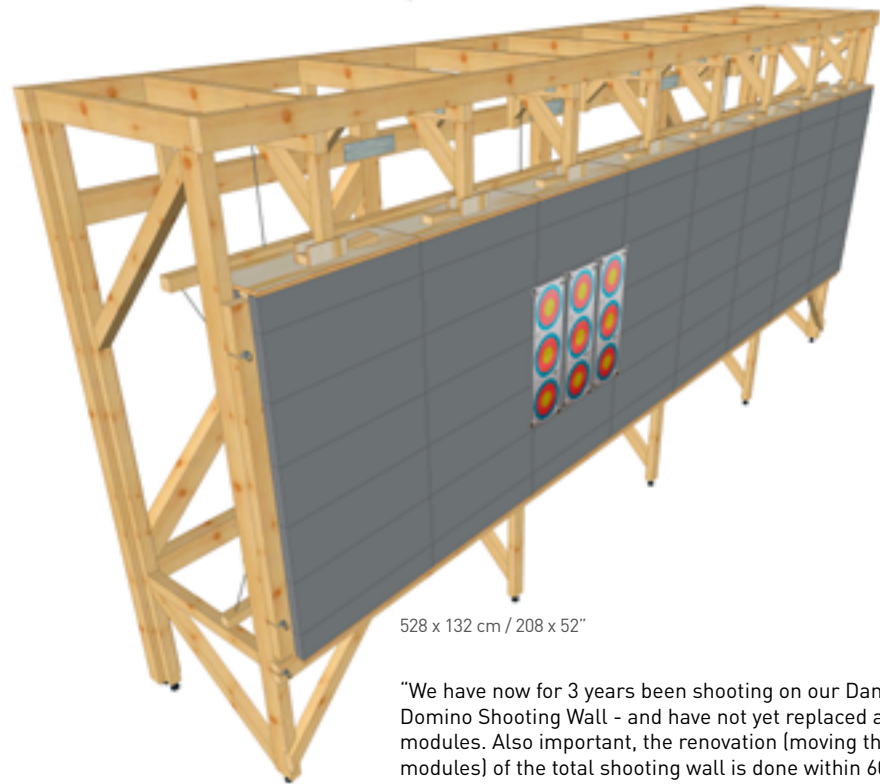

132 x 132 cm / 52 x 52"

528 x 132 cm / 208 x 52"

"We have now for 3 years been shooting on our Danage Domino Shooting Wall - and have not yet replaced any modules. Also important, the renovation (moving the modules) of the total shooting wall is done within 60 - 90 minutes - and that is highly appreciated by the archers."
Goran Karlson, President, Karlskrona Bagskyttar, (Sweden)