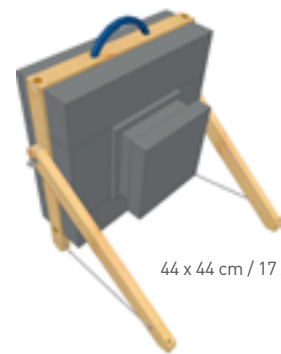

88 x 88 cm / 35 x 35"

"It is so pleasant to shoot Domino Targets; I can really recommend them to all archers."
Nets Mertens, Trainer DAE (Belgium)

44 x 66 cm / 17 x 26"

"Test overall satisfactory as indicates that Danage Targets can be used at 18m indoors as effectively as other systems while being lower maintenance and more environmentally-friendly."
M.-F. Dufour RA Archery Club, Ottawa (Canada)

88 x 88 cm / 35 x 35"

44 x 44 cm / 17 x 17"

PowerStop

66 x 66 cm / 26 x 26"

"The DOMINO PowerStop is the secret behind why our foam is still the original one, meaning we save investing in spare parts, no time is spent on maintenance and, more importantly, we have peace of mind because we are certain the tournament schedule will be followed. In short, economical and stress-free."
Anette Hedvall, Treasurer, BK Dalpilen, Borlänge (Sweden)