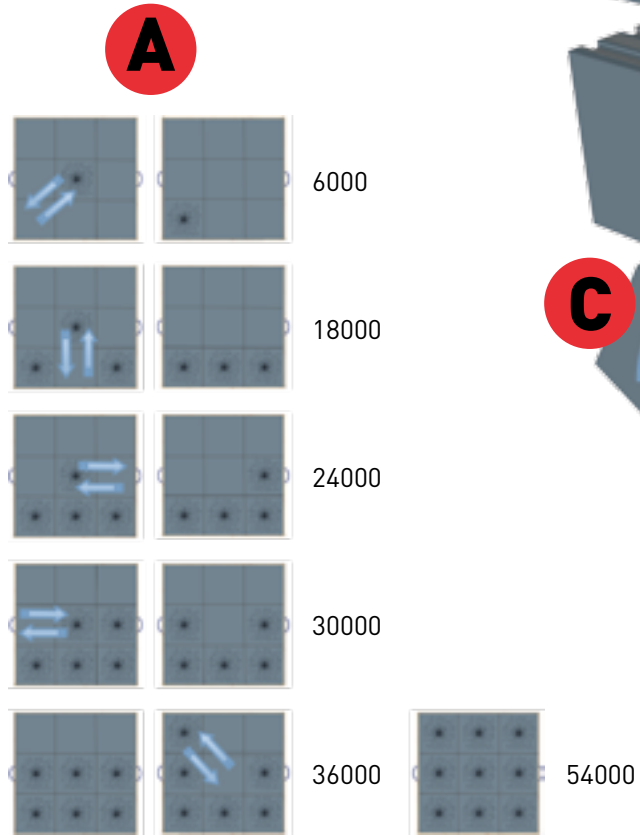

DAMAGE EXCHANGE
DOMINO ENDLESS COMBINATIONS
MOVE ARCHERY TARGET SYSTEM
REPLACE
EASY PULL 54000 HITS
SYSTEM UNRIVALLED
ROTATE LONG LASTING
GET IT?

DANAGE DOMINO MODULAR TARGET SYSTEM

Move-Flip-Rotate

The Basic DOMINO advantages – for top economy:

- **A Move** for maximum "lifetime"
- **B Flip** – shoot on both sides (XHD and X-XHD foam)
- **C Rotate** each Domino Cube for more arrows

Shooting a recurve bow at 70 metres, you will get a minimum of 6000 arrows in each 44x44 cm XHD cube.